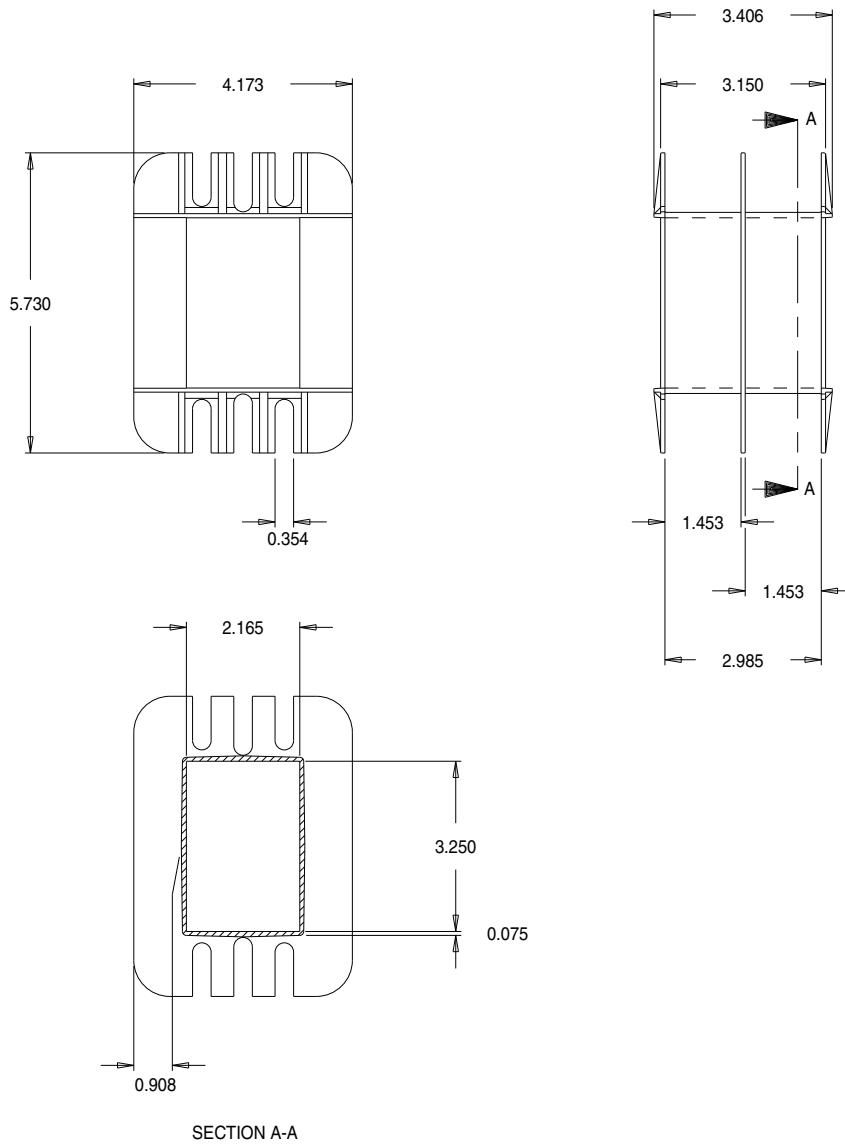

Part No. L05235

638 x 3 1/4 Double Section 'L' Range Bobbin

Dimensions in inches.